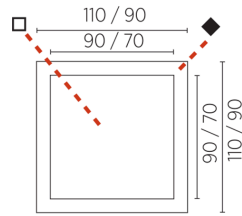

03
CRYSTAL WHITE

CRYSTAL WHITE

55-120R

MOUNTING

Mounting location:
Type:

Mounting location
Mounting Type

DIMENSION

Length/Width:
Height:
Net:

110x110 mm
11 mm
0.1 kg

ORDER NUMBER

55-120R.03

TECHNICAL DESCRIPTION

Date: 05/09/2026

We reserve the right to make technical changes without prior notice.

PROLICHT GmbH | Austria | 6091 Götzens | Gewerbepark 9